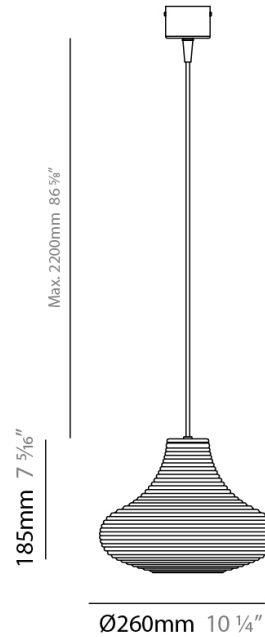

EMMA SUSPENSION

D81539-BLK-AMB

GENERAL

Series: Ladies
Subseries: Emma
Brand: Panzeri
Division: Design
Mounting Type: Suspension
Mounting Location: Ceiling
Subcategory: Pendant

PHYSICAL

Shape: Abstract
Diameter (mm): 260
Diameter (in): 10 1/4
Height (mm): 185
Height (in): 7 5/16
Max. Overall Height (mm): 2385
Max. Overall Height (in): 93 7/8
Light Distribution: Direct
Weight (kg): 1.45
Weight (lbs): 3.19
Diffuser: Amber Blown Glass
Holder Finish: Black
Fixture Material: Glass / Aluminum
Cable Details: 2200mm / 86 5/8" Cable

ELECTRICAL

Number of Lamps: 1
Lamp Type: LED Retrofit
Lamp Shape: A19
Bulb Included: Bulb Not Included
Max. Wattage Per Lamp (W): 7
Lamp Base: E26
Input Voltage (V): 120

LED

OPTICAL

RATINGS AND CERTIFICATIONS

Certified By: CSA Certified to UL and CSA Standards
IP rating: IP20