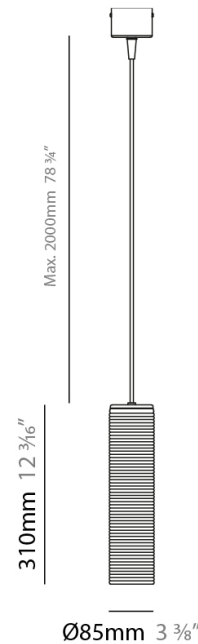

PROJECT	
TYPE	
NOTES	
QUANTITY	
DATE	

CLIO SUSPENSION

D81549-BLK-CRY

GENERAL

Series: Ladies
Subseries: Clio
Brand: Panzeri
Division: Design
Mounting Type: Suspension
Mounting Location: Ceiling
Subcategory: Pendant

PHYSICAL

Shape: Cylinder
Diameter (mm): 85
Diameter (in): 3 3/8
Height (mm): 310
Height (in): 12 3/16
Max. Overall Height (mm): 2310
Max. Overall Height (in): 90 15/16
Light Distribution: Direct
Weight (kg): 1.20
Weight (lbs): 2.64
Diffuser: Crystal Blown Glass
Holder Finish: Black
Fixture Material: Glass / Aluminum
Cable Details: 2200mm / 86 5/8" Cable

ELECTRICAL

Number of Lamps: 1
Lamp Type: LED Retrofit
Lamp Shape: A19
Bulb Included: Bulb Not Included
Max. Wattage Per Lamp (W): 7
Lamp Base: E26
Input Voltage (V): 120

LED

OPTICAL

RATINGS AND CERTIFICATIONS

Certified By: CSA Certified to UL and CSA Standards
IP rating: IP20