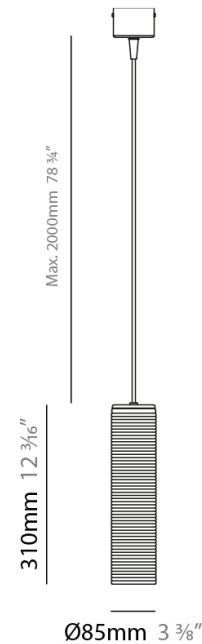

PROJECT	
TYPE	
NOTES	
QUANTITY	
DATE	

CLIO SUSPENSION

D81549-BLK-AMB

GENERAL

Series: Ladies
Subseries: Clio
Brand: Panzeri
Division: Design
Mounting Type: Suspension
Mounting Location: Ceiling
Subcategory: Pendant

PHYSICAL

Shape: Cylinder
Diameter (mm): 85
Diameter (in): 3 3/8
Height (mm): 310
Height (in): 12 3/16
Max. Overall Height (mm): 2310
Max. Overall Height (in): 90 15/16
Light Distribution: Direct
Weight (kg): 1.20
Weight (lbs): 2.64
Diffuser: Amber Blown Glass
Holder Finish: Black
Fixture Material: Glass / Aluminum
Cable Details: 2200mm / 86 5/8" Cable

ELECTRICAL

Number of Lamps: 1
Lamp Type: LED Retrofit
Lamp Shape: A19
Bulb Included: Bulb Not Included
Max. Wattage Per Lamp (W): 7
Lamp Base: E26
Input Voltage (V): 120

LED

OPTICAL

RATINGS AND CERTIFICATIONS

Certified By: CSA Certified to UL and CSA Standards
IP rating: IP20